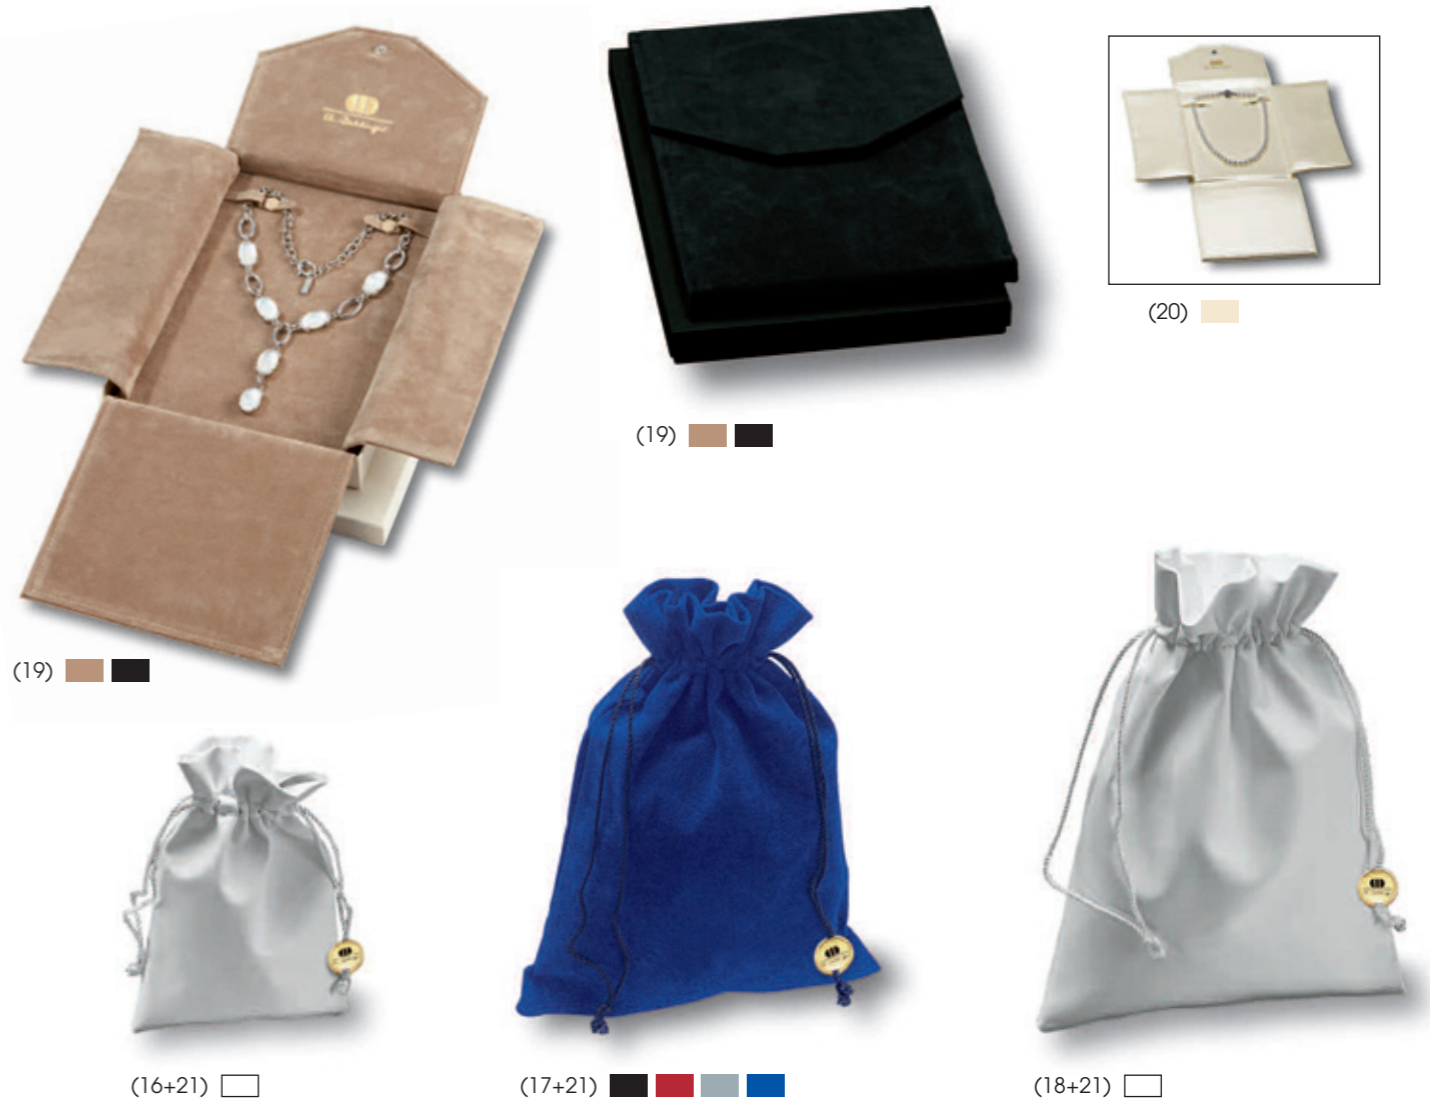

Textile Bags 730

No.	Art.No.	Dim. mm	Description	Price per PC incl. standard imprint*						Packing-unit	Imprint no.
				500	300	100	50	30	10		
(7)	730 0 110	Ø 70	Bi-coloured bag, velvet/silk	EUR 1,81 GBP 1,45 SEK 18,08 USD 2,44	1,84 1,47 18,38 2,48	1,90 1,52 18,98 2,57	2,36 1,89 23,58 3,19			50	19
(8)	730 0 115	Ø 70	Satin pouch	EUR 0,97 GBP 0,78 SEK 9,69 USD 1,31	0,99 0,79 9,89 1,34	1,02 0,82 10,19 1,38	1,26 1,01 12,59 1,70			50	19
(9)	730 0 140	Ø 260	Pouch for keeping jewellery	EUR 6,71 GBP 5,37 SEK 67,50 USD 9,06	6,85 5,48 68,50 9,25	7,06 5,65 71,00 9,53	7,76 6,21 78,00 10,48	8,11 6,49 81,50 10,95	8,47 6,78 85,00 11,43	10	19
(10)	730 0 145	62 x 67	Satin pouch	EUR 0,60 GBP 0,48 SEK 5,99 USD 0,81	0,62 0,50 6,19 0,84	0,64 0,51 6,39 0,86	0,79 0,63 7,89 1,07			50	19
(11)	730 0 150	55 x 65	Imitation suede jewellery bags, universal	EUR 0,90 GBP 0,72 SEK 8,99 USD 1,22	0,92 0,74 9,19 1,24	0,95 0,76 9,49 1,28	1,18 0,94 11,79 1,59			50	19
(12)	730 0 151	55 x 65	Nappa jewellery bags, universal	EUR 1,00 GBP 0,80 SEK 9,99 USD 1,35	1,02 0,82 10,19 1,38	1,05 0,84 10,49 1,42	1,30 1,04 12,99 1,76			50	19
(13)	730 0 200	80 x 85	Imitation suede jewellery bags, universal	EUR 1,16 GBP 0,93 SEK 11,59 USD 1,57	1,18 0,94 11,79 1,59	1,22 0,98 12,19 1,65	1,51 1,21 15,08 2,04			50	19
(14)	730 0 201	80 x 85	Nappa jewellery bags, universal	EUR 1,36 GBP 1,09 SEK 13,59 USD 1,84	1,39 1,11 13,89 1,88	1,43 1,14 14,29 1,93	1,78 1,42 17,78 2,40			50	19
(15)	730 0 250	90 x 115	Imitation suede jewellery bags, universal	EUR 1,32 GBP 1,06 SEK 13,19 USD 1,78	1,35 1,08 13,49 1,82	1,39 1,11 13,89 1,88	1,73 1,38 17,28 2,34			50	19

No.	Art.No.	Dim. mm	Description	Price per PC incl. standard imprint*						Packing-unit	Imprint no.
				500	300	100	50	30	10		
(16)	730 0 251	90 x 115	Nappa jewellery bags, universal	EUR 1,54 GBP 1,23 SEK 15,38 USD 2,08	1,57 1,26 15,68 2,12	1,62 1,30 16,18 2,19	2,01 1,61 20,08 2,71			50	19
(17)	730 0 290	155 x 190	Imitation suede jewellery bags, universal	EUR 3,28 GBP 2,62 SEK 32,77 USD 4,43	3,35 2,68 33,47 4,52	3,45 2,76 34,47 4,66	4,30 3,44 42,96 5,81	4,47 3,58 44,66 6,03	5,15 4,12 51,50 6,95	10	19
(18)	730 0 291	155 x 190	Nappa jewellery bags, universal	EUR 3,95 GBP 3,16 SEK 39,46 USD 5,33	4,03 3,22 40,26 5,44	4,15 3,32 41,46 5,60	5,18 4,14 52,00 6,99	5,38 4,30 54,00 7,26	6,20 4,96 62,00 8,37	10	19
(19)	730 0 300#	155 x 215	Necklace bag made of imitation suede	EUR 11,05 GBP 8,84 SEK 110,50 USD 14,92	11,28 9,02 113,00 15,23	11,63 9,30 116,50 15,70	14,53 11,62 145,50 19,62	15,10 12,08 151,00 20,39	17,42 13,94 174,50 23,52	1	3,6
(20)	730 0 301#	155 x 215	Necklace bag made of off-white Nappa	EUR 12,03 GBP 9,62 SEK 120,50 USD 16,24	12,28 9,82 123,00 16,58	12,66 10,13 126,50 17,09	15,81 12,65 158,00 21,34	16,44 13,15 164,50 22,19	18,97 15,18 190,00 25,61	1	3,6
(21)	739 0 999	Ø:16	Seal for pouches	included in the pouch price						100	19