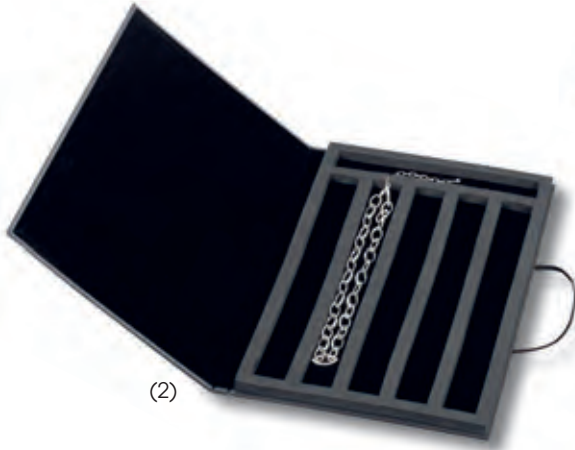

(1)

(3)

(1)

(2)

(4)

Presentation Cases 850

No.	Art.No.	Dim. mm	Description	Price per PC incl. standard imprint				Packing-unit	Imprint no.
				EUR	GBP	SEK	USD		
(1)	850 0 601	173 x 275 x 8	Presentation case, 10 necklaces	6,75	5,40	67,50	9,11	5	2
(2)	850 0 602	173 x 275 x 8	Presentation case, 5 necklaces	6,75	5,40	67,50	9,11	5	2
(3)	850 0 603	173 x 275 x 8	Presentation case, 18 rings	6,75	5,40	67,50	9,11	5	2
(4)	850 0 604	173 x 275 x 8	Presentation case, 8 universal compartments	6,75	5,40	67,50	9,11	5	2
(5)	850 0 606	173 x 275 x 25	Presentation case, 18 rings	8,90	7,12	89,00	12,02	5	2
(6)	850 0 607	173 x 275 x 25	Presentation case with foam inserts, 15 rings / pairs of wedding rings	15,50	12,40	155,00	20,95	5	2

Only available in black/black.

(6)

(5)