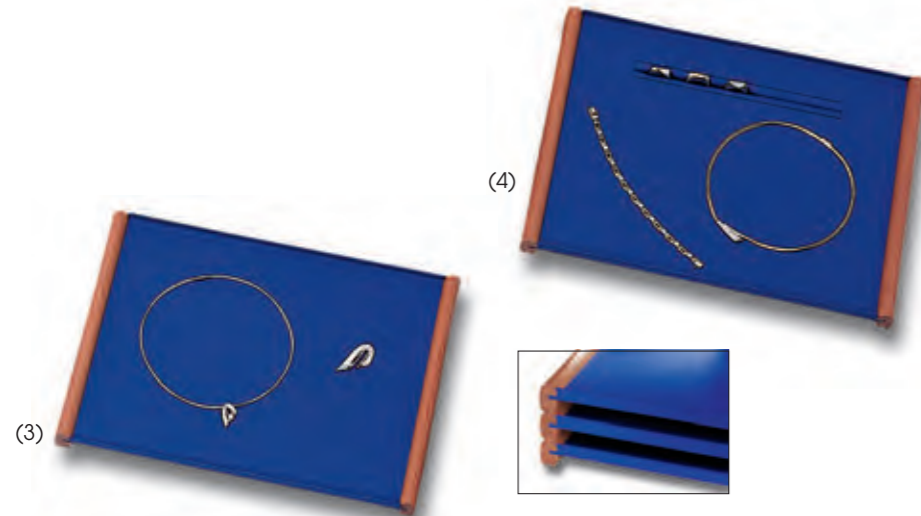

Presentation Trays 860. # Available in all Nappa and Marquise cover materials from page 67.

No.	Art.No.	Dim. mm	Description	Price per PC				Packing-unit	Imprint no.
				EUR	GBP	SEK	USD		
(1)	860 0 010	362 x 283 x 21	Presentation tray triangle	52,00	41,60	519,50	70,50	1	8
(2)	860 0 040	280 x 180 x 21	Presentation tray triangle	43,00	34,40	430,00	58,50	1	8
(3)	860 0 090	# 342 x 250 x 29	Presentation tray, wooden handles	27,21	21,77	272,00	36,73	1	8
(4)	860 0 100	# 342 x 250 x 29	Presentation tray, wooden handles	34,54	27,63	345,50	46,63	1	8
(5)	860 0 150	# 340 x 230 x 8	Presentation tray, exchangeable insert	43,60	34,88	436,00	59,00	1	8
(6)	860 0 160	# 340 x 230 x 10	Presentation tray, wooden handles	67,50	54,00	674,50	91,50	1	8
(7)	860 0 170	# 340 x 230 x 11	Presentation tray, wooden frame	63,50	51,00	633,00	86,00	1	8
(8)	860 0 200	364 x 264 x 39	Presentation tray, wooden handles	21,25	17,00	212,50	28,69	1	
(9)	860 0 210	364 x 264 x 39	Presentation tray, with wooden frame	26,00	20,80	260,00	35,10	1	
(10)	860 0 220	275 x 230 x 24	Deco-tray	20,75	16,60	207,50	28,01	1	
(11)	860 0 230	200 x 200 x 40	Tray for 16 pairs of wedding rings	24,50	19,60	245,00	33,08	1	
(12)	860 0 450	463 x 173 x 19	Tray for stringing pearl necklaces	59,00	46,97	587,00	79,50	1	
(13)	860 0 460	# 550 x 360	Counter top roll	23,88	19,10	239,00	32,24	1	8
(14)	860 0 500	# 180 x 65 x 21	Bar for 3 rings in slots	16,34	13,07	163,50	22,06	1	
(15)	860 0 510	# 355 x 65 x 21	Bar for 6 rings in slots	26,94	21,55	269,50	36,37	1	

Available from end of February 2009.