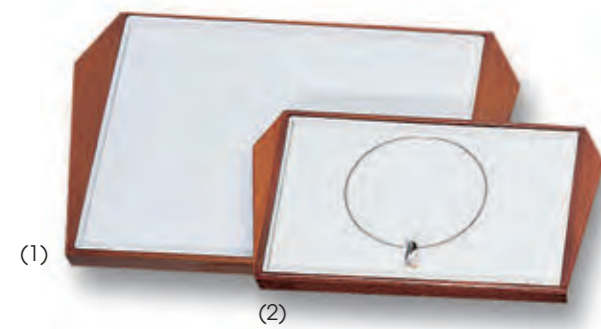

Presentation Trays 860. # Available in all Nappa and Marquise cover materials from page 67.

No.	Art.No.	Dim. mm	Description	Price per PC				Packing-unit	Imprint no.
				EUR	GBP	SEK	USD		
(1)	860 0 010	362 x 283 x 21	Presentation tray triangle	52,00	41,60	519,50	70,50	1	8
(2)	860 0 040	280 x 180 x 21	Presentation tray triangle	43,00	34,40	430,00	58,50	1	8
(3)	860 0 090	# 342 x 250 x 29	Presentation tray, wooden handles	27,21	21,77	272,00	36,73	1	8
(4)	860 0 100	# 342 x 250 x 29	Presentation tray, wooden handles	34,54	27,63	345,50	46,63	1	8
(5)	860 0 150	# 340 x 230 x 8	Presentation tray, exchangeable insert	43,60	34,88	436,00	59,00	1	8
(6)	860 0 160	# 340 x 230 x 10	Presentation tray, wooden handles	67,50	54,00	674,50	91,50	1	8
(7)	860 0 170	# 340 x 230 x 11	Presentation tray, wooden frame	63,50	51,00	633,00	86,00	1	8
(8)	860 0 200	364 x 264 x 39	Presentation tray, wooden handles	21,25	17,00	212,50	28,69	1	
(9)	860 0 210	364 x 264 x 39	Presentation tray, with wooden frame	26,00	20,80	260,00	35,10	1	
(10)	860 0 220	275 x 230 x 24	Deco-tray	20,75	16,60	207,50	28,01	1	
(11)	860 0 230	200 x 200 x 40	Tray for 16 pairs of wedding rings	24,50	19,60	245,00	33,08	1	
(12)	860 0 450	463 x 173 x 19	Tray for stringing pearl necklaces	59,00	46,97	587,00	79,50	1	
(13)	860 0 460	# 550 x 360	Counter top roll	23,88	19,10	239,00	32,24	1	8
(14)	860 0 500	# 180 x 65 x 21	Bar for 3 rings in slots	16,34	13,07	163,50	22,06	1	
(15)	860 0 510	# 355 x 65 x 21	Bar for 6 rings in slots	26,94	21,55	269,50	36,37	1	

Available from end of February 2009.