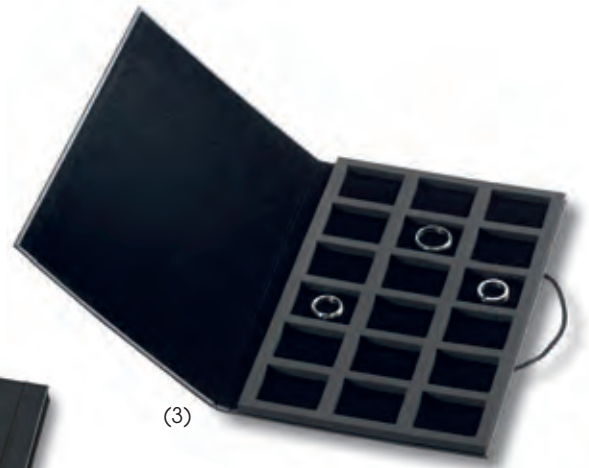

(1)

(3)

(1)

(2)

(4)

Presentation Cases 850

No.	Art.No.	Dim. mm	Description	Price per PC incl. standard imprint				Packing-unit	Imprint no.
				EUR	GBP	SEK	USD		
(1)	850 0 601	173 x 275 x 8	Presentation case, 10 necklaces	6,75	5,40	67,50	9,11	5	2
(2)	850 0 602	173 x 275 x 8	Presentation case, 5 necklaces	6,75	5,40	67,50	9,11	5	2
(3)	850 0 603	173 x 275 x 8	Presentation case, 18 rings	6,75	5,40	67,50	9,11	5	2
(4)	850 0 604	173 x 275 x 8	Presentation case, 8 universal compartments	6,75	5,40	67,50	9,11	5	2
(5)	850 0 606	173 x 275 x 25	Presentation case, 18 rings	8,90	7,12	89,00	12,02	5	2
(6)	850 0 607	173 x 275 x 25	Presentation case with foam inserts, 15 rings / pairs of wedding rings	15,50	12,40	155,00	20,95	5	2

Only available in black/black.

(6)

(5)