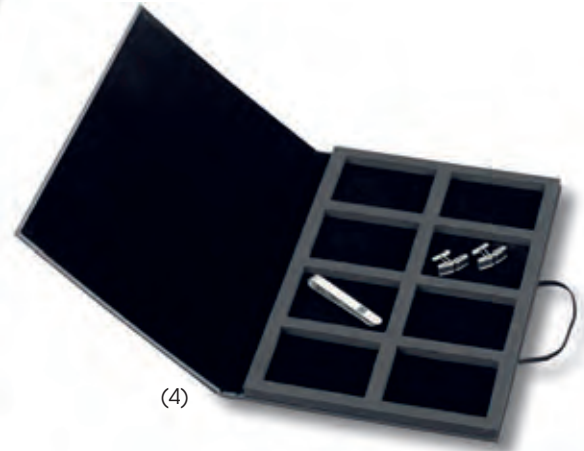

(1)

(3)

(1)

(2)

(4)

Only available in black/black.

(6)

(5)

Presentation Trays 860. # Available in all Nappa and Marquise cover materials from page 67.

No.	Art.No.	Dim. mm	Description	Price per PC				Packing-unit	Imprint no.
				EUR	GBP	SEK	USD		
(1)	860 0 010	362 x 283 x 21	Presentation tray triangle	52,00	41,60	519,50	70,50	1	8
(2)	860 0 040	280 x 180 x 21	Presentation tray triangle	43,00	34,40	430,00	58,50	1	8
(3)	860 0 090	# 342 x 250 x 29	Presentation tray, wooden handles	27,21	21,77	272,00	36,73	1	8
(4)	860 0 100	# 342 x 250 x 29	Presentation tray, wooden handles	34,54	27,63	345,50	46,63	1	8
(5)	860 0 150	# 340 x 230 x 8	Presentation tray, exchangeable insert	43,60	34,88	436,00	59,00	1	8
(6)	860 0 160	# 340 x 230 x 10	Presentation tray, wooden handles	67,50	54,00	674,50	91,50	1	8
(7)	860 0 170	# 340 x 230 x 11	Presentation tray, wooden frame	63,50	51,00	633,00	86,00	1	8
(8)	860 0 200	364 x 264 x 39	Presentation tray, wooden handles	21,25	17,00	212,50	28,69	1	
(9)	860 0 210	364 x 264 x 39	Presentation tray, with wooden frame	26,00	20,80	260,00	35,10	1	
(10)	860 0 220	275 x 230 x 24	Deco-tray	20,75	16,60	207,50	28,01	1	
(11)	860 0 230	200 x 200 x 40	Tray for 16 pairs of wedding rings	24,50	19,60	245,00	33,08	1	
(12)	860 0 450	463 x 173 x 19	Tray for stringing pearl necklaces	59,00	46,97	587,00	79,50	1	
(13)	860 0 460	# 550 x 360	Counter top roll	23,88	19,10	239,00	32,24	1	8
(14)	860 0 500	# 180 x 65 x 21	Bar for 3 rings in slots	16,34	13,07	163,50	22,06	1	
(15)	860 0 510	# 355 x 65 x 21	Bar for 6 rings in slots	26,94	21,55	269,50	36,37	1	