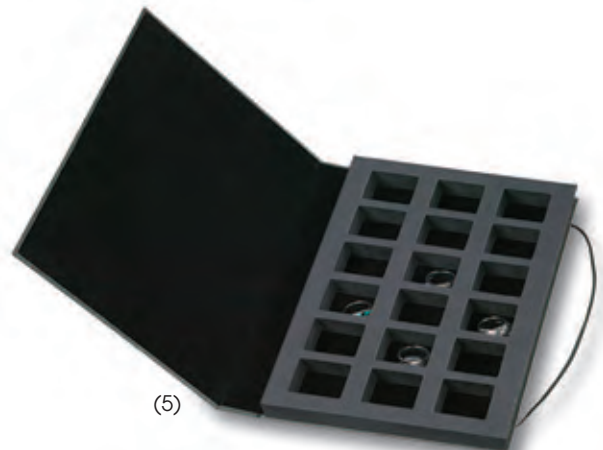

Only available in black/black.

(6)

(5)

Presentation Trays 860. # Available in all Nappa and Marquise cover materials from page 67.

No.	Art.No.	Dim. mm	Description	Price per PC				Packing-unit	Imprint no.
				EUR	GBP	SEK	USD		
(1)	860 0 010	362 x 283 x 21	Presentation tray triangle	52,00	41,60	519,50	70,50	1	8
(2)	860 0 040	280 x 180 x 21	Presentation tray triangle	43,00	34,40	430,00	58,50	1	8
(3)	860 0 090	# 342 x 250 x 29	Presentation tray, wooden handles	27,21	21,77	272,00	36,73	1	8
(4)	860 0 100	# 342 x 250 x 29	Presentation tray, wooden handles	34,54	27,63	345,50	46,63	1	8
(5)	860 0 150	# 340 x 230 x 8	Presentation tray, exchangeable insert	43,60	34,88	436,00	59,00	1	8
(6)	860 0 160	# 340 x 230 x 10	Presentation tray, wooden handles	67,50	54,00	674,50	91,50	1	8
(7)	860 0 170	# 340 x 230 x 11	Presentation tray, wooden frame	63,50	51,00	633,00	86,00	1	8
(8)	860 0 200	364 x 264 x 39	Presentation tray, wooden handles	21,25	17,00	212,50	28,69	1	
(9)	860 0 210	364 x 264 x 39	Presentation tray, with wooden frame	26,00	20,80	260,00	35,10	1	
(10)	860 0 220	275 x 230 x 24	Deco-tray	20,75	16,60	207,50	28,01	1	
(11)	860 0 230	200 x 200 x 40	Tray for 16 pairs of wedding rings	24,50	19,60	245,00	33,08	1	
(12)	860 0 450	463 x 173 x 19	Tray for stringing pearl necklaces	59,00	46,97	587,00	79,50	1	
(13)	860 0 460	# 550 x 360	Counter top roll	23,88	19,10	239,00	32,24	1	8
(14)	860 0 500	# 180 x 65 x 21	Bar for 3 rings in slots	16,34	13,07	163,50	22,06	1	
(15)	860 0 510	# 355 x 65 x 21	Bar for 6 rings in slots	26,94	21,55	269,50	36,37	1	